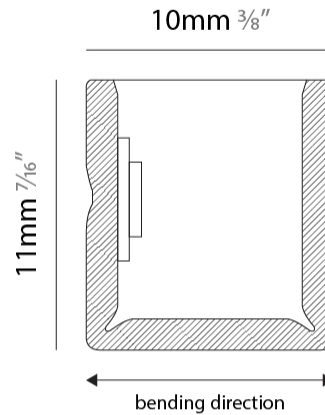

E12W0005-

base number _____
Color _____
Temperature _____

1. To build a product code in our configurator select the specify button on the base model # product page
2. To build a manual product code on this datasheet choose from the options listed below in blue font and add the suffix to the base model #

GENERAL

Series: Flexlite
Subseries: Firenze Palla Monopoint
Brand: Unonovesette
Division: Exterior
Mounting Type: Surface
Mounting Location: Wall
Subcategory: Wall Effect

PHYSICAL

Shape: Curves
Length (mm): 1000
Length (in): 39 ³/₈
Width (mm): 10
Width (in): 0 ³/₈
Height (mm): 11
Height (in): 0 ⁷/₁₆
Light Distribution: Omnidirectional
Diffuser: Polyurethane - Opal
Fixture Finish: WHI
Fixture Material: PVC / Polyurethane
Cable Details: Neoprene 300mm 2x0.5 mm2
Upon Request: Custom length - maximum of 5 meters

ELECTRICAL

Lamp Type: LED
Input Wattage (W): 13.57/m
Total Output Wattage (W): 11.21/m
Dimming: Non-Dimmable / 0-10V Dimming
Driver Included: No
Driver Location: Remote
Driver Type: Constant Voltage - Universal
Driver Class: Class 2
Input Voltage (V): 120 - 277
Output Voltage (V): 24

LED

Color Temperature (°K): 2700 / 3150 / 4300 / 5250
Max. Delivered Lumen (lm): 470 (3150K)
CRI: >85 CRI
Lamp Life (hrs): 50000
Upon Request: Dim to Warm

OPTICAL

Optic°: 120° Diffused light

RATINGS AND CERTIFICATIONS

Certified By: Certified for North American Standards
IP rating: IP68 (for permanent submersion 5m)