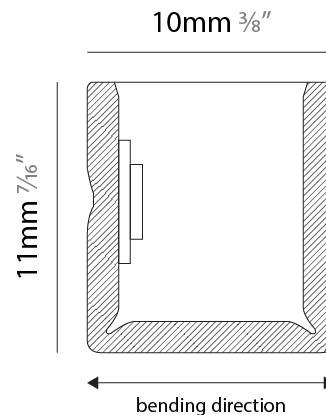

1. To build a product code in our configurator select the specify button on the base model # product page
2. To build a manual product code on this datasheet choose from the options listed below in blue font and add the suffix to the base model #

GENERAL

Series: Flexlite
Subseries: Firenze Palla Monopoint
Brand: Unonovesette
Division: Exterior
Mounting Type: Surface
Mounting Location: Wall
Subcategory: Wall Effect

PHYSICAL

Shape: Curves
Length (mm): 1000
Length (in): 39 ³/₈
Width (mm): 10
Width (in): 0 ³/₈
Height (mm): 11
Height (in): 0 ⁷/₁₆
Light Distribution: Omnidirectional
Diffuser: Polyurethane - Opal
Fixture Finish: WHI
Fixture Material: PVC / Polyurethane
Cable Details: Neoprene 300mm 2x0.5 mm2
Upon Request: Custom length - maximum of 5 meters

ELECTRICAL

Lamp Type: LED
Input Wattage (W): 13.57/m
Total Output Wattage (W): 11.21/m
Dimming: Non-Dimmable / 0-10V Dimming
Driver Included: No
Driver Location: Remote
Driver Type: Constant Voltage - Universal
Driver Class: Class 2
Input Voltage (V): 120 - 277
Output Voltage (V): 24

LED

Color Temperature (°K): 2700 / 3150 / 4300 / 5250
Max. Delivered Lumen (lm): 470 (3150K)
CRI: >85 CRI
Lamp Life (hrs): 50000
Upon Request: Dim to Warm

OPTICAL

Optic°: 120° Diffused light

RATINGS AND CERTIFICATIONS

Certified By: Certified for North American Standards
IP rating: IP68 (for permanent submersion 5m)