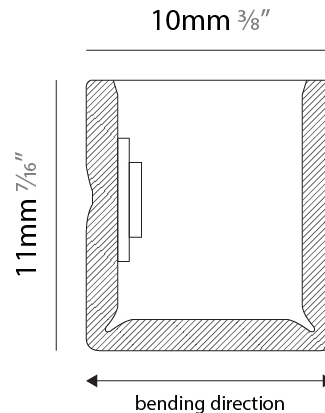

E12W0004-

base number _____
Color _____
Temperature _____

1. To build a product code in our configurator select the specify button on the base model # product page
2. To build a manual product code on this datasheet choose from the options listed below in blue font and add the suffix to the base model #

GENERAL

Series: Flexlite
Subseries: Firenze Palla Monopoint
Brand: Unonovesette
Division: Exterior
Mounting Type: Surface
Mounting Location: Wall
Subcategory: Wall Effect

PHYSICAL

Shape: Curves
Length (mm): 1000
Length (in): 39 ³/₈
Width (mm): 10
Width (in): 0 ³/₈
Height (mm): 11
Height (in): 0 ⁷/₁₆
Light Distribution: Omnidirectional
Diffuser: Polyurethane - Opal
Fixture Finish: WHI
Fixture Material: PVC / Polyurethane
Cable Details: Neoprene 300mm 2x0.5 mm2
Upon Request: Custom length - maximum of 5 meters

ELECTRICAL

Lamp Type: LED
Input Wattage (W): 13.57/m
Total Output Wattage (W): 11.21/m
Dimming: Non-Dimmable / 0-10V Dimming
Driver Included: No
Driver Location: Remote
Driver Type: Constant Voltage - Universal
Driver Class: Class 2
Input Voltage (V): 120 - 277
Output Voltage (V): 24

LED

Color Temperature (°K): 2700 / 3150 / 4300 / 5250
Max. Delivered Lumen (lm): 470 (3150K)
CRI: >85 CRI
Lamp Life (hrs): 50000
Upon Request: Dim to Warm

OPTICAL

Optic°: 120° Diffused light

RATINGS AND CERTIFICATIONS

Certified By: Certified for North American Standards
IP rating: IP68 (for permanent submersion 5m)