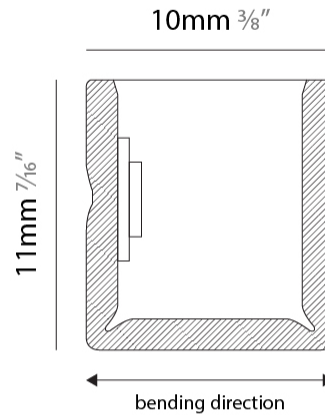

PROJECT
TYPE
SPECIFIER
QUANTITY
DATE

1. To build a product code in our configurator select the specify button on the base model # product page
2. To build a manual product code on this datasheet choose from the options listed below in blue font and add the suffix to the base model #

GENERAL

Series: Flexlite
Subseries: Firenze Palla Monopoint
Brand: Unonovesette
Division: Exterior
Mounting Type: Surface
Mounting Location: Wall
Subcategory: Wall Effect

PHYSICAL

Shape: Curves
Length (mm): 1000
Length (in): 39 ³/₈
Width (mm): 10
Width (in): 0 ⁷/₈
Height (mm): 11
Height (in): 0 ⁷/₁₆
Light Distribution: Omnidirectional
Diffuser: Polyurethane - Opal
Fixture Finish: WHI
Fixture Material: PVC / Polyurethane
Cable Details: Neoprene 300mm 2x0.5 mm2
Upon Request: Custom length - maximum of 5 meters

ELECTRICAL

Lamp Type: LED
Input Wattage (W): 13.57/m
Total Output Wattage (W): 11.21/m
Dimming: Non-Dimmable / 0-10V Dimming
Driver Included: No
Driver Location: Remote
Driver Type: Constant Voltage - Universal
Driver Class: Class 2
Input Voltage (V): 120 - 277
Output Voltage (V): 24

LED

Color Temperature (°K): 2700 / 3150 / 4300 / 5250
Max. Delivered Lumen (lm): 470 (3150K)
CRI: >85 CRI
Lamp Life (hrs): 50000
Upon Request: Dim to Warm

OPTICAL

Optic°: 120° Diffused light

RATINGS AND CERTIFICATIONS

Certified By: Certified for North American Standards
IP rating: IP68 (for permanent submersion 5m)